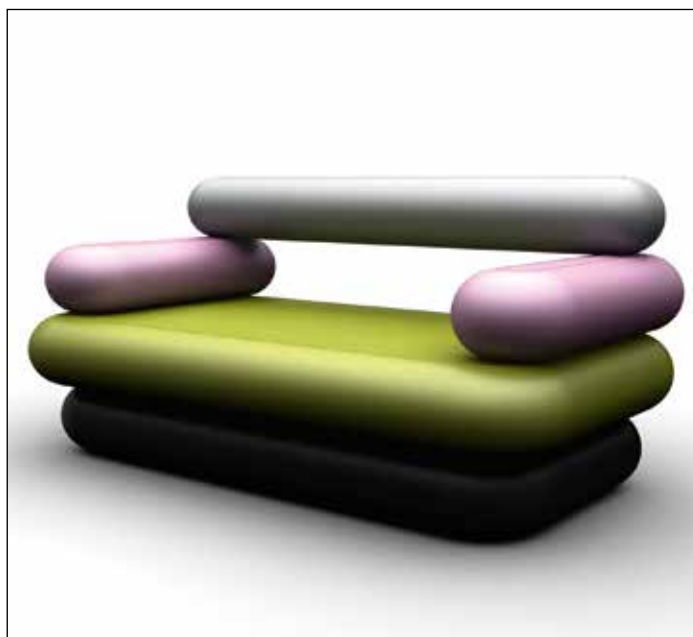

Domodinamica si pone da sempre l'obiettivo di stimolare la curiosità e l'attenzione di un pubblico raffinato e anticonformista attraverso una collezione di arredi che si distinguono per originalità e per la libertà espressiva dei designer che li hanno realizzati. Il connubio tra materiali e tecniche di elevata qualità, e creatività artistica dei designer con cui ha collaborato nel tempo, differenti per formazione e stile, ha permesso a Domodinamica di mettere a punto nell'arco di vent'anni un catalogo ricco in termini di quantità e di qualità degli spunti creativi, nel quale si sono concretizzate, grazie alle capacità di realizzazione delle maestrie artigiane italiane, le più diverse intuizioni progettuali. Tra le ultime proposte il divano e la poltrona Hot Dog disegnati da Karim Rashid, con cui Domodinamica ha intrapreso una nuova collaborazione. Il nome Hot Dog si rifà non solo alle rotonde e lunghe porzioni degli strati che compongono la seduta, ma riprende volutamente un'espressione inglese che in slang viene usata in riferimento a chi non ha paura di prendere rischi, di essere innovatore e provocatore, facendo al tempo stesso di questa caratteristica un vanto. Il divano multicolore è composto da quattro strati di cuscini dalla forma arrotondata, rivestiti in tessuto elastico, uno dei quali è diviso in due parti che possono ruotare di 90° e fungere di volta in volta da schienale o da bracciolo. Il divano e la poltrona Hot Dog (lunghi rispettivamente 175 cm e 93 cm) sono imbottiti in poliuretano flessibile ricavato da blocco, montato su inserto metallico; il sedile ha la dinamicità che gli deriva dalle cinghie elastiche che lo sostengono.

PAOLO CASTELLI SPA

Via I° Maggio, 93

I - 40064 Ozzano dell'Emilia - Bologna

Tel. +39 051 4695511

Fax +39 796183

info@paolocastellispa.com

www.paolocastelli.com